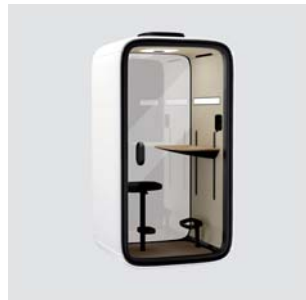

Privacy you can trust

The fine-tuned acoustic structure provides A-Class soundproofing that allows the pod to be placed next to workstations without causing noise distractions to the user or to those outside of the pod. And echo-free interior acoustics make the pod a private, comfortable place for work and video calls.

MATERIAL RECYCLABILITY

100%

Smart pods have 100%* end of life recyclability

*Framery One 95%

FRAMERY ONE COMPACT

The smart one-person office phone booth.

- Framery One Compact feels spacious inside while taking minimal amount of floor space
- This phone booth is built to last with a lightweight structure and efficient use of materials without compromising performance or quality
- Table always included; optional height-adjustable stool
- 8" touchscreen and adaptive lighting always included
- Framery Connect™
- Framery Office Sound Masking System™

FRAMERY ONE

The smart one-person office pod.

- Framery One is a spacious, one-person workstation designed for video calls and focus work
- Comfortable and versatile contemporary design
- Adjustable electric work desk always included; optional height-adjustable chair
- 5" touchscreen and video light always included
- Framery Connect™

FRAMERY FOUR

The smart meeting pod for up to 4 people.

- Framery Four is a multifunctional soundproof meeting space engineered for face-to-face meetings and hybrid work
- Spacious interior that comfortably fits two sofas with lots of table space
- Low threshold enabling easy access
- Table and two sofas always included
- 8" touchscreen and adaptive lighting always included
- Framery Connect™
- Framery Office Sound Masking System™