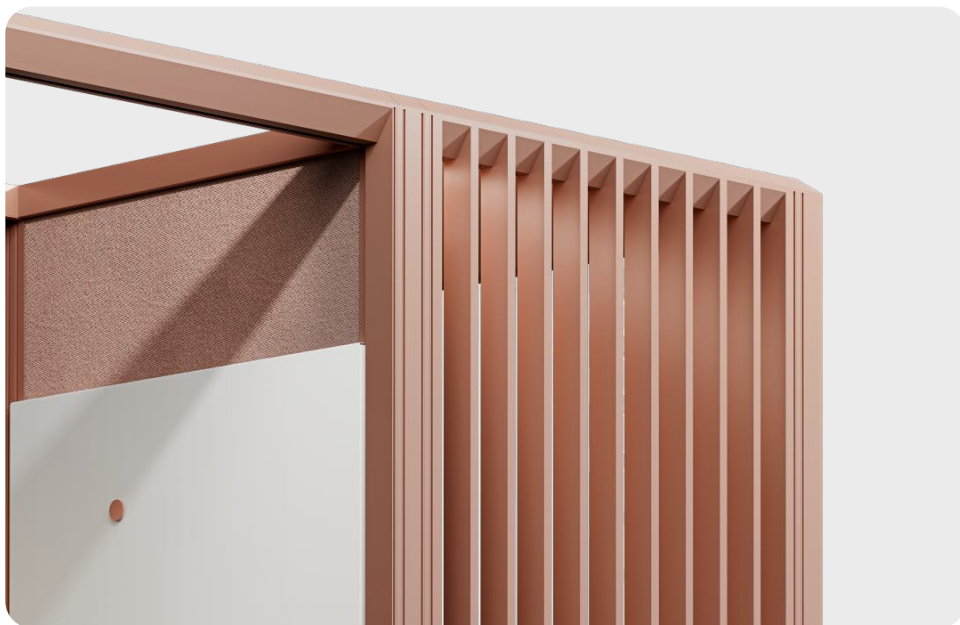

Every color in the palette comes with a broad range of finishing options, including felt, powder-coated metal, oak laminate, and many more.

Moon White
Pantone Grey 403051

Ash Gray
NCS S2005-Y20R

Void Black
NCS S8500-N

Clay Red
NCS S4030-Y70R

Sage Green
NCS S3010-G20Y

Sand Beige
NCS S3010-Y30R

Ink Blue
NCS S7020-R90B

Overview

Finishings	Solid wall		Glass wall	Open-work wall	Ceiling		Furniture	Curtains
	Internal	External			Internal	External		
Melamine board*	●	●	○	○	○	○	●	○
Lacquered board	○	○	○	○	○	○	●	○
Powder coated steel sheet	●	●	○	○	○	●	○	○
Perforated powder-coated steel sheet	○	○	○	●	● ^{***}	○	○	○
Powder coated aluminium slats	○	○	○	●	○	○	○	○
Fabric	●	●	○	○	●	○	○	○
Felt	●	●	○	○	○	○	○	○
Wallpaper **	●	●	○	○	○	○	○	○
ESG Glass	○	○	●	○	○	○	○	○
VSG Glass	○	○	●	○	○	○	○	○
Fluted Glass	○	○	●	○	○	○	○	○
Kvadrat Air 4	○	○	○	○	○	○	○	●