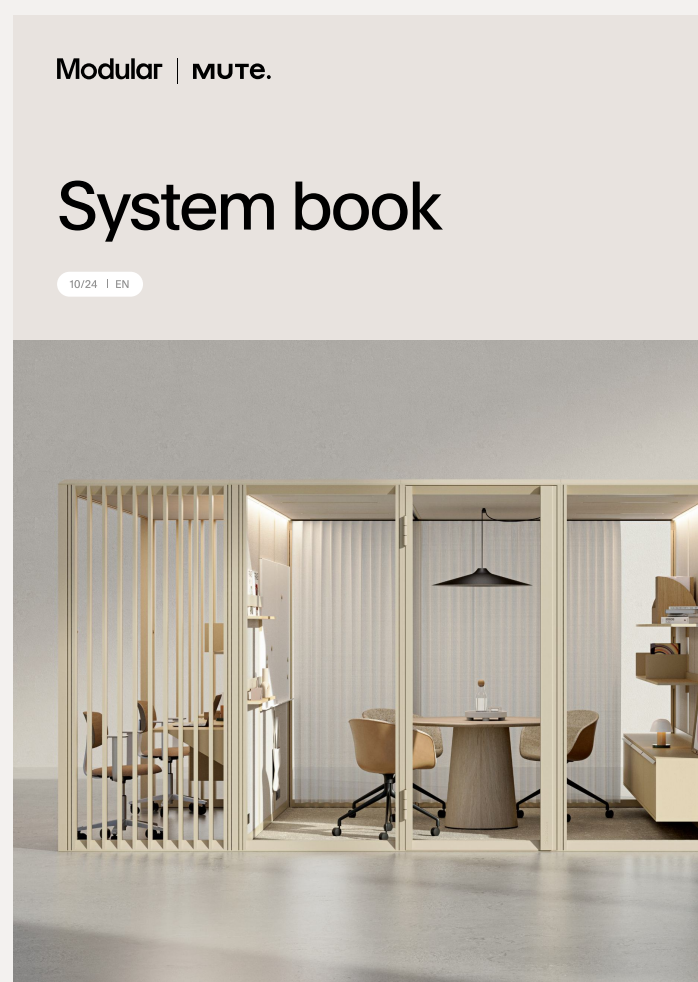

Customization

It is possible to choose a fabric color outside of the selected color palette. The following catalogues are available for you to choose from:

- Gabriel Cura [Link ↗](#)
- Gabriel Chili [Link ↗](#)
- Kvadrat Remix 3 [Link ↗](#)

If you would like to use fabrics other than those listed above for your project, we need to test samples first. Please note that the testing process can take from 2 to 4 months and does not guarantee that the item will be manufactured according to the ordered specifications. Moreover, the fabrics are subject to individual pricing. The order delivery times may change depending on the availability of the selected fabric.

System Book

This document is a part of System Book - a publication on everything the architect needs to know about Modular, including the story, functionalities, elements and finishings.