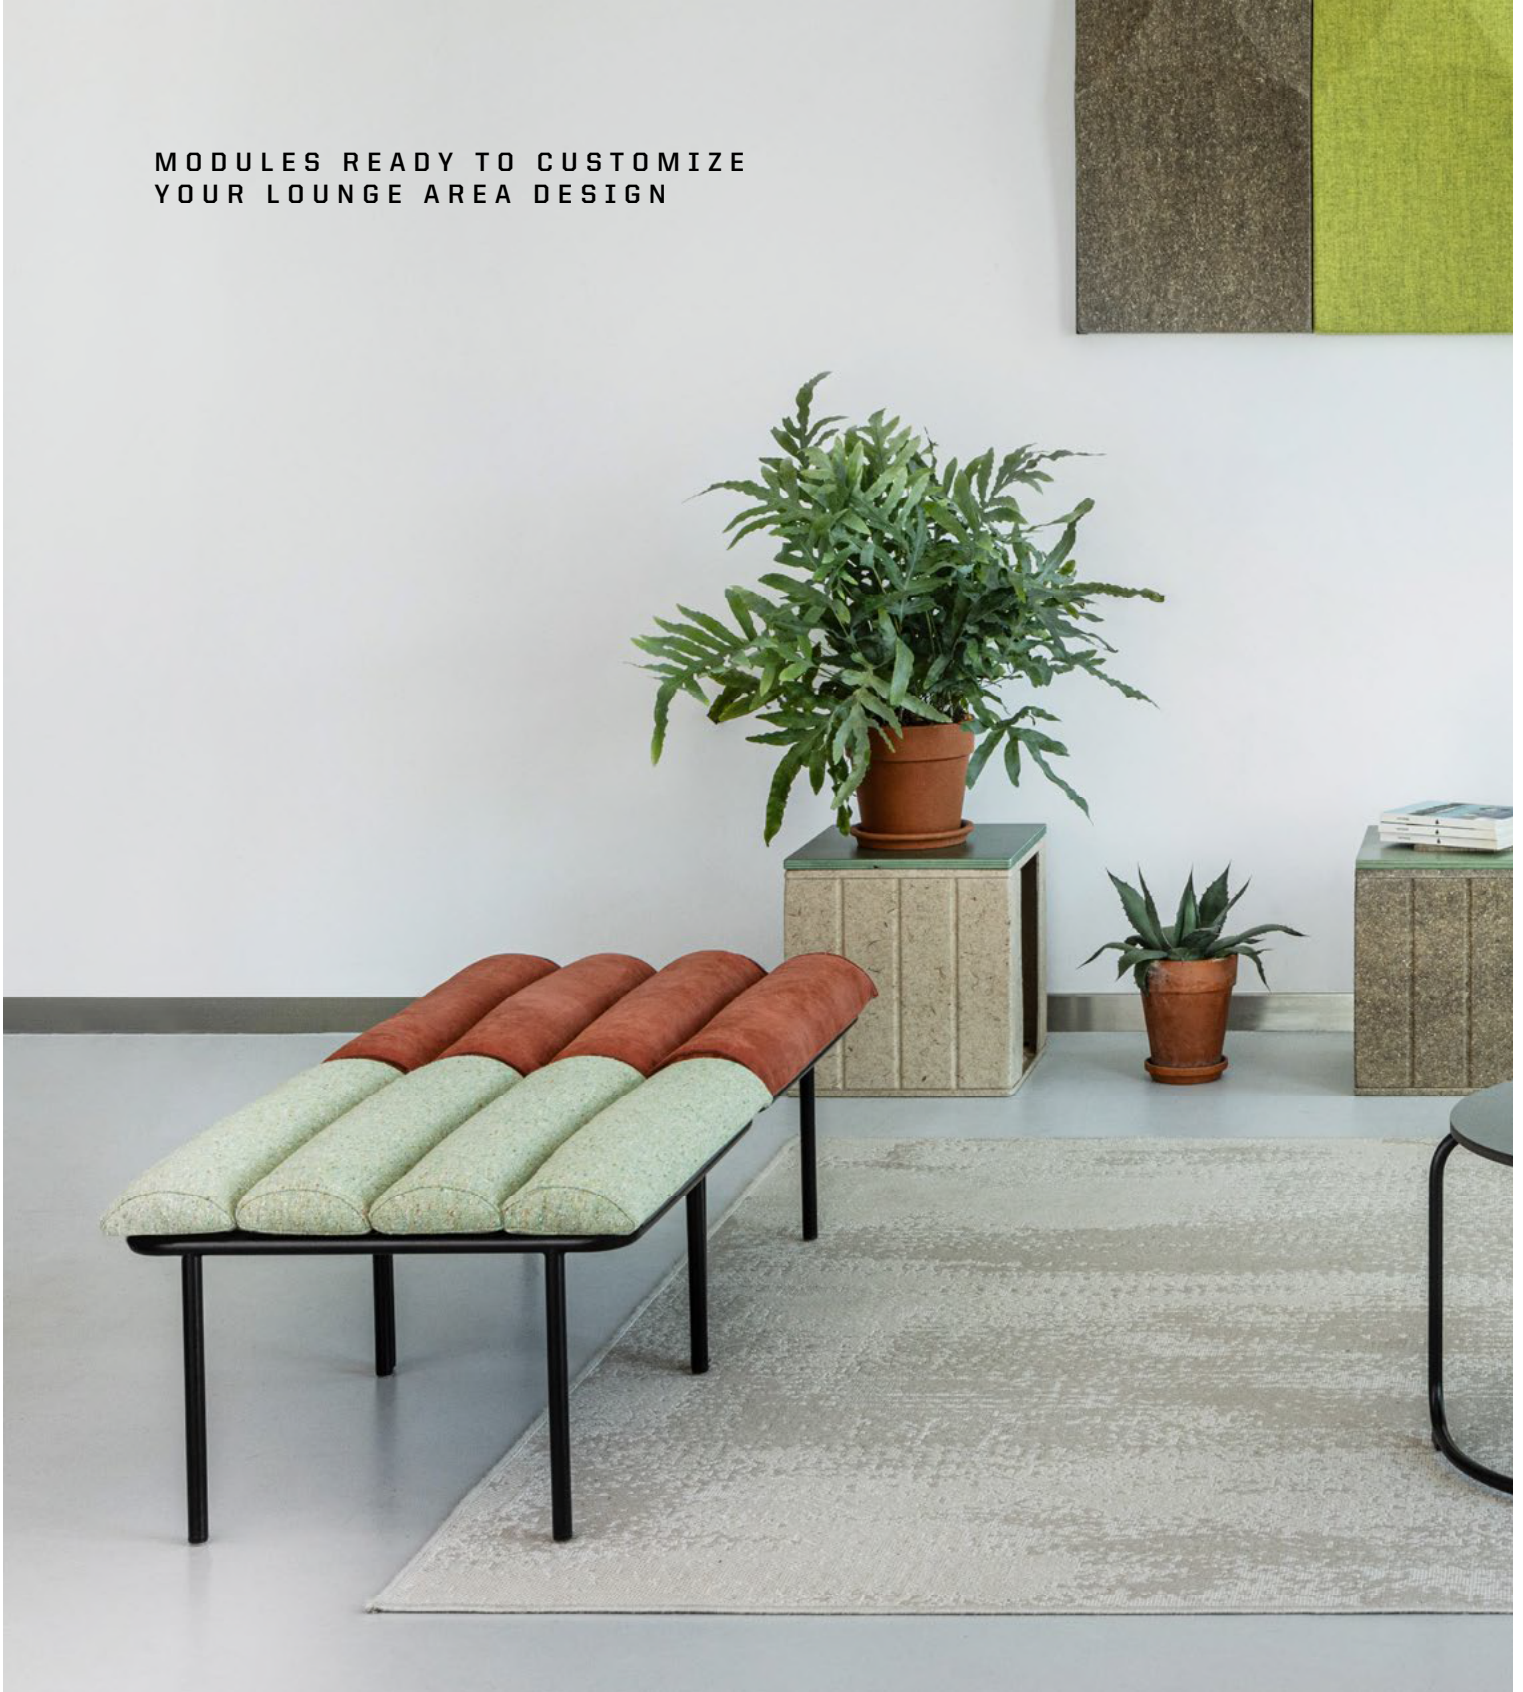

MODULES READY TO CUSTOMIZE
YOUR LOUNGE AREA DESIGN

THE COLLECTION IS MODULAR – FRAME FASTENERS AND CONNECTORS MAKE IT POSSIBLE FOR THE USER TO PUT TOGETHER SOFAS, BENCHES, AND **LONG ROWS OF SEATS**. THEIR BASE IS A BLACK METAL FRAME THAT EMPHASISES THEIR INDUSTRIAL CHARACTER.